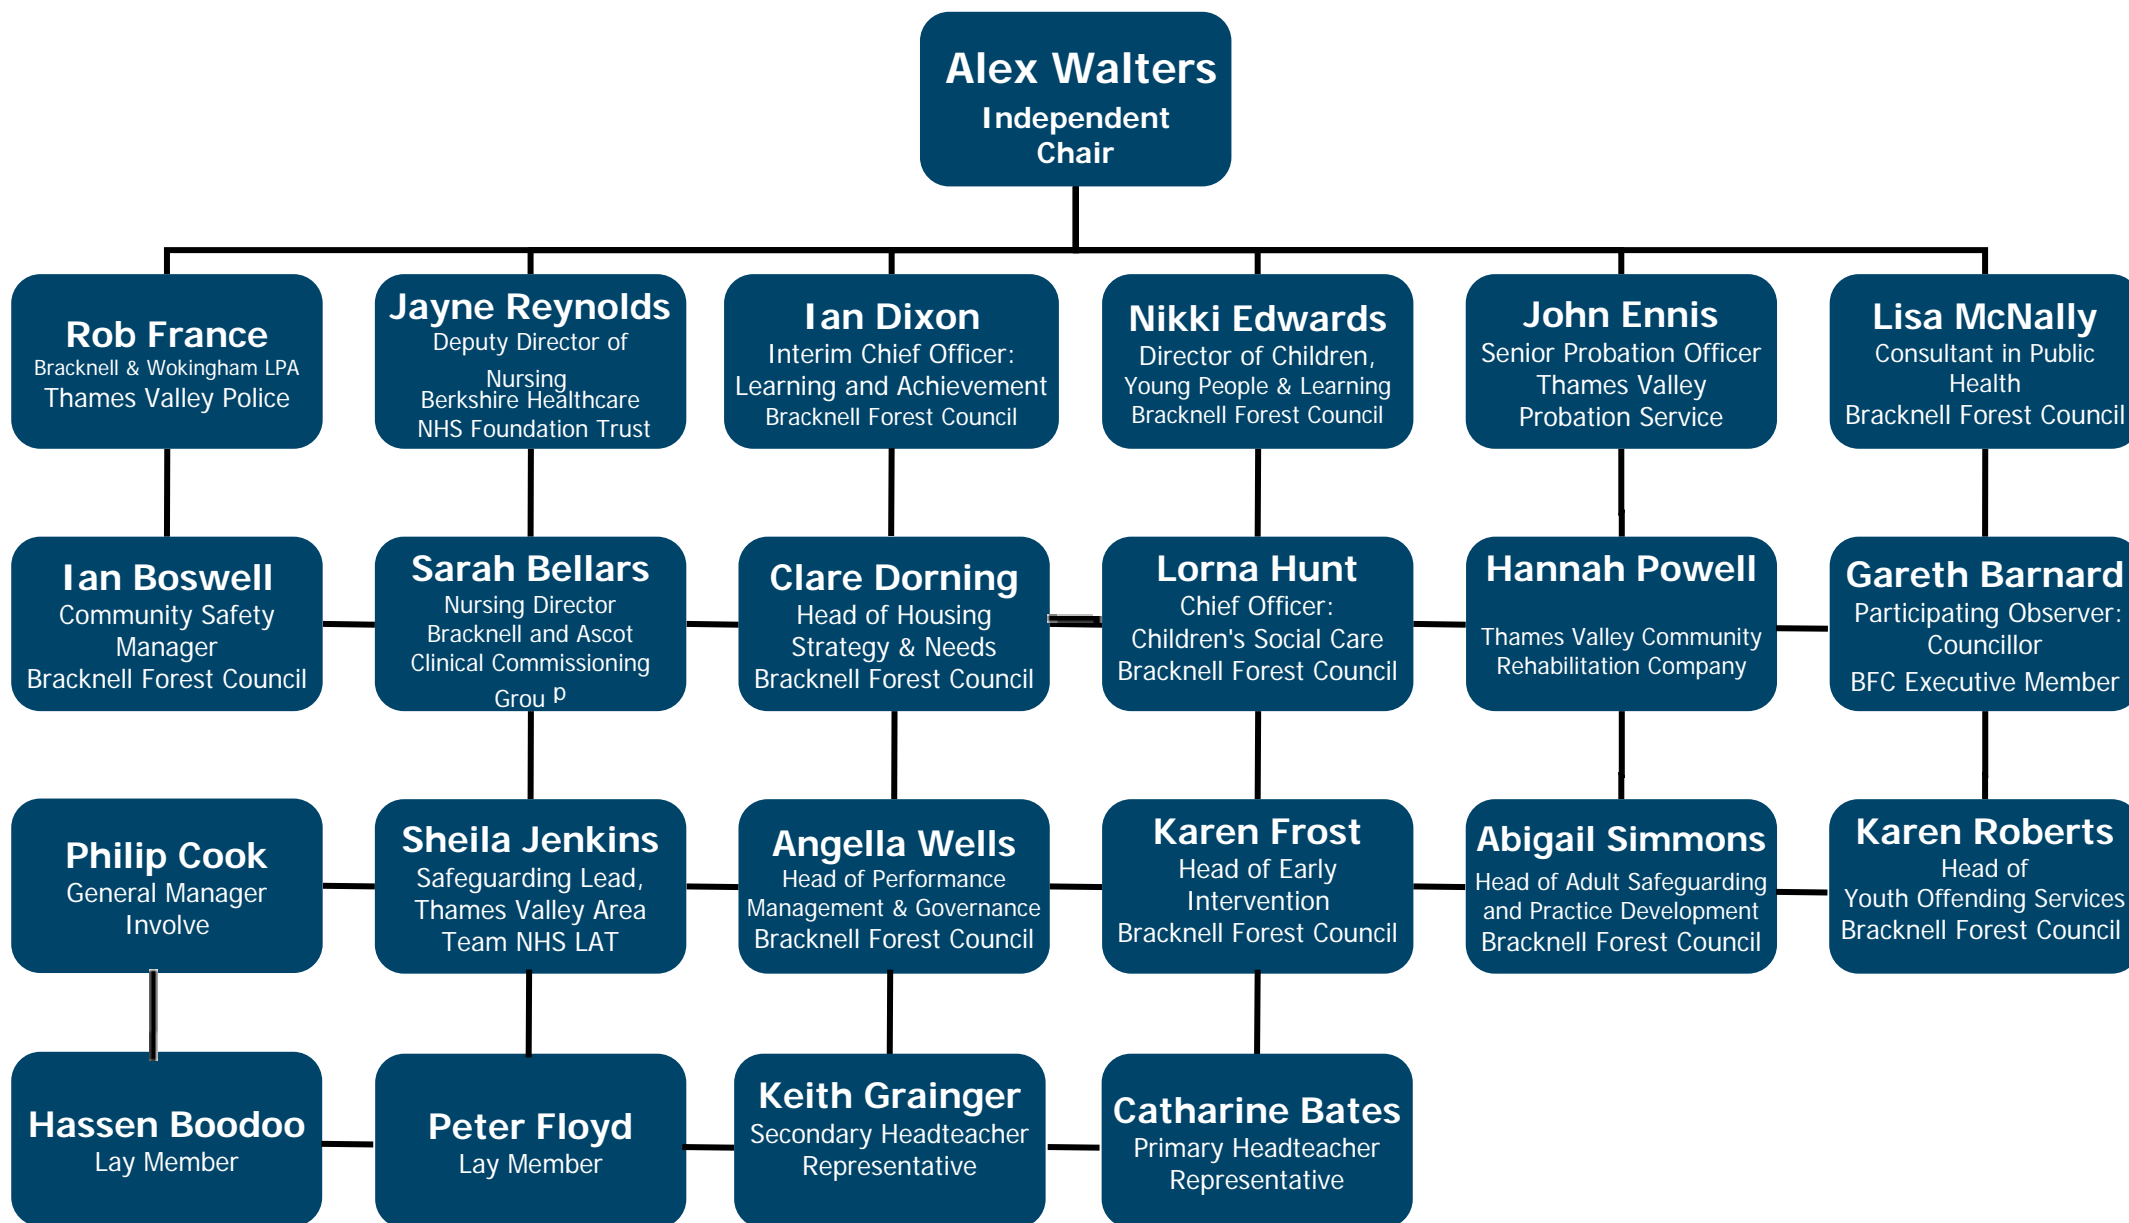

LSCB Structure Chart

*Throughout the year a number of inter-agency 'Task and Finish' groups supported the work of the above Sub Groups reinforcing the LSCB's commitment to continued improvement.

Bracknell Forest LSCB Board

www.bflscb.org.uk

For further information: Bracknell Forest Local Safeguarding Children Board, Time Square, Market Street, Bracknell RG12 1JD. Email: enquiries@bflscb.org.uk