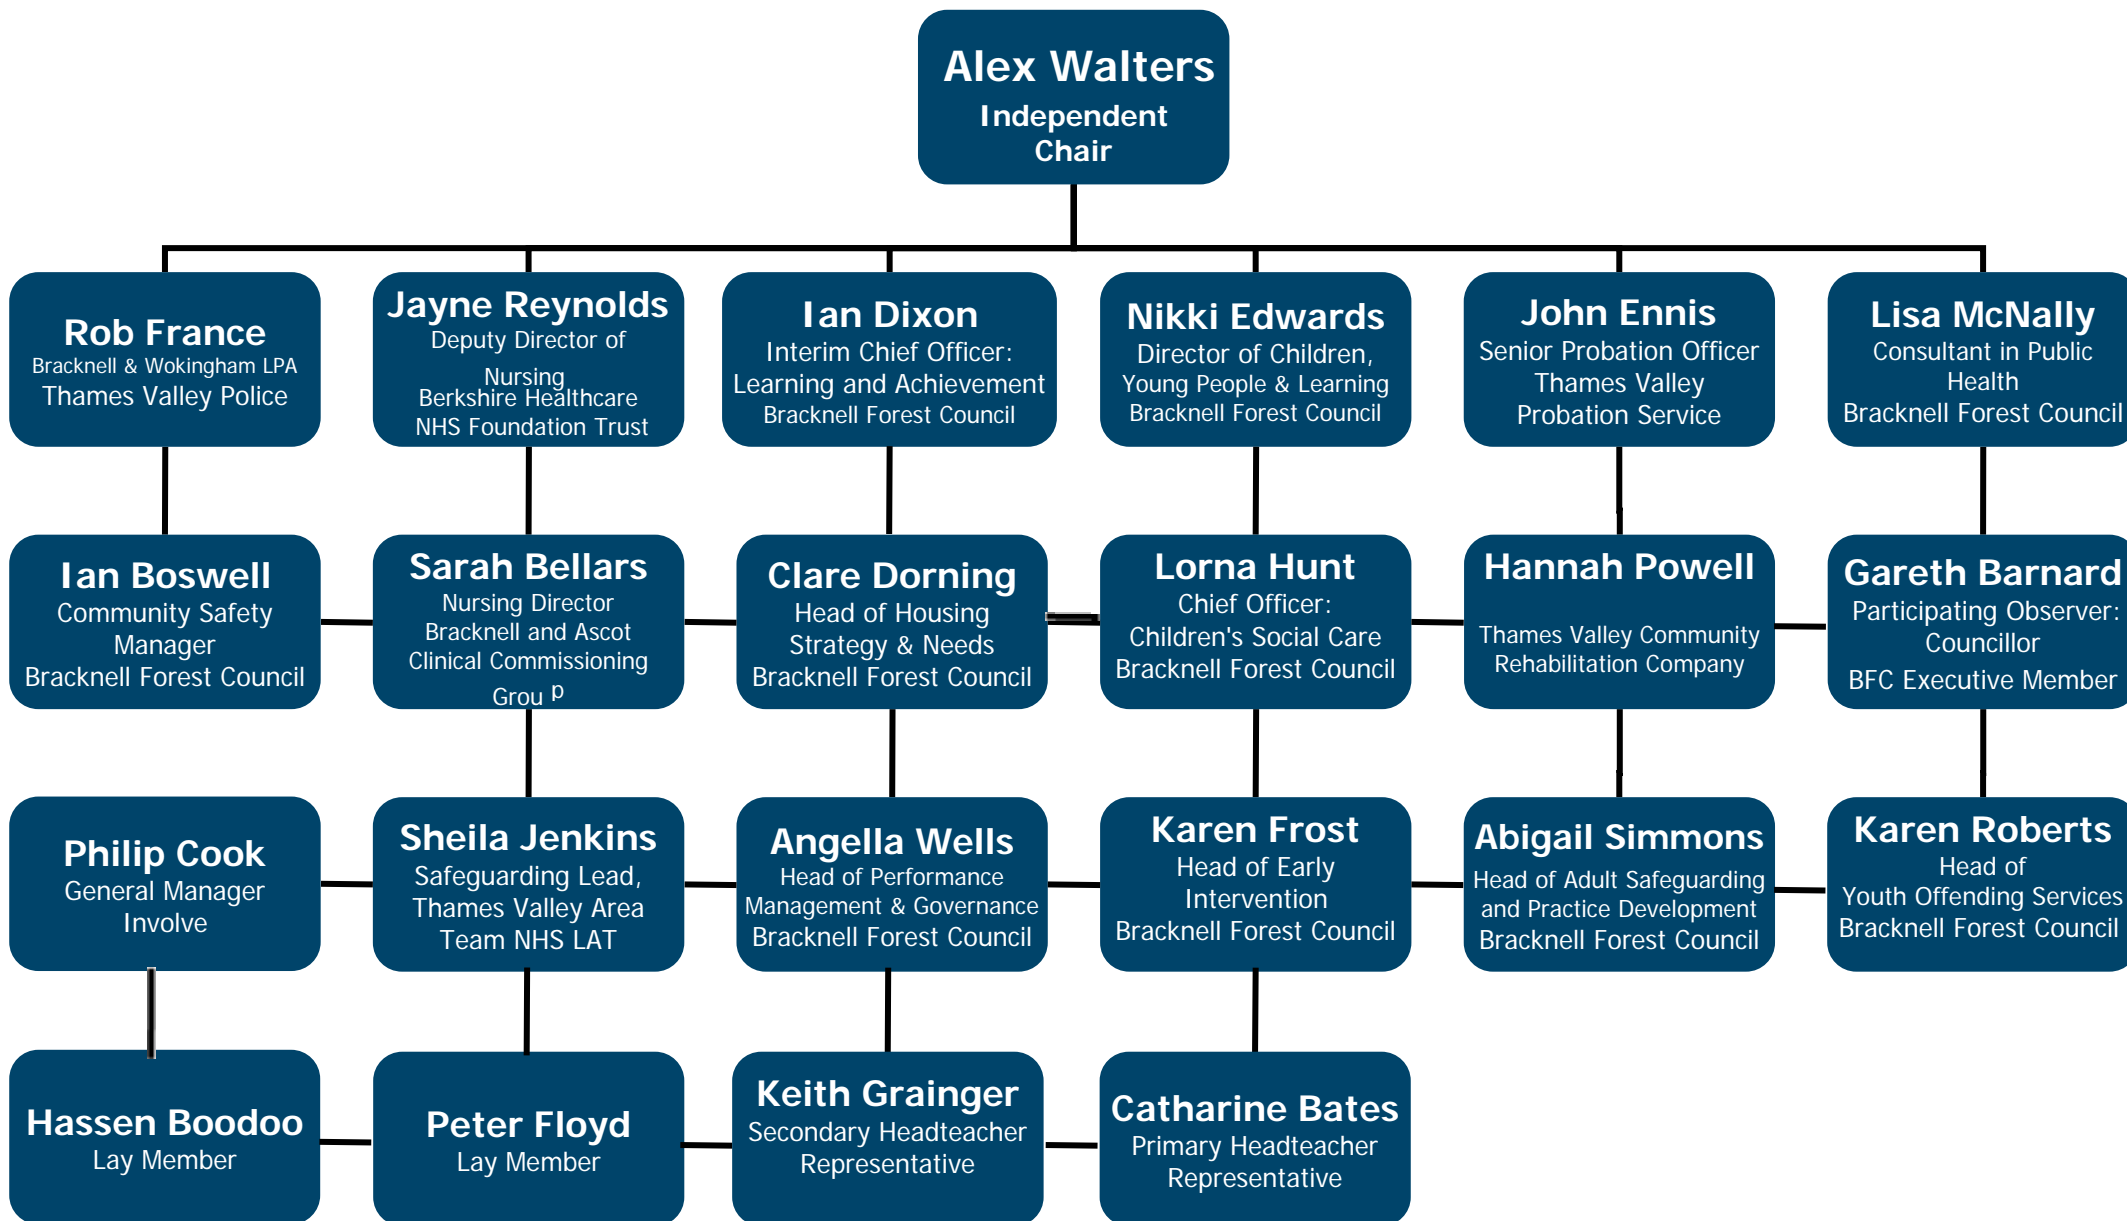

# Bracknell Forest LSCB Board

[www.bflscb.org.uk](http://www.bflscb.org.uk)

For further information: Bracknell Forest Local Safeguarding Children Board, Time Square, Market Street, Bracknell RG12 1JD. Email: [enquiries@bflscb.org.uk](mailto:enquiries@bflscb.org.uk)